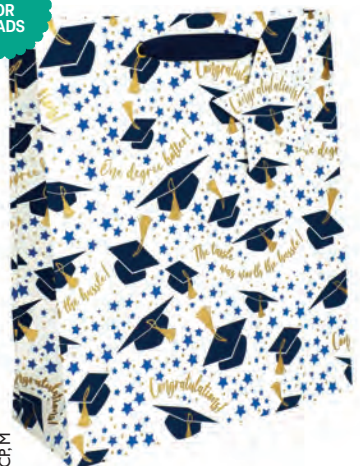

6

FATHER'S DAY STRIPE
LARGE BAG
V56168 · Pk 6
WHSL \$3.75 MSRP \$7.49

PERFECT FOR FATHER'S DAY

6

BEERS LARGE BAG
V55444 · Pk 6
WHSL \$3.75 MSRP \$7.49

PERFECT FOR FATHER'S DAY

6

FATHER'S DAY FLAG
LARGE BAG
V56182 · Pk 6
WHSL \$3.75 MSRP \$7.49

PERFECT FOR GRADS

CP M

CLEVER SAUSAGE LARGE BAG
V45766 · Pk 6
WHSL \$3.75 MSRP \$7.49

PERFECT FOR GRADS

CP M

ONE DEGREE HOTTER
LARGE BAG
V45797 · Pk 6
WHSL \$3.75 MSRP \$7.49

6

HOORAY LARGE BAG
V55437 · Pk 6
WHSL \$3.75 MSRP \$7.49